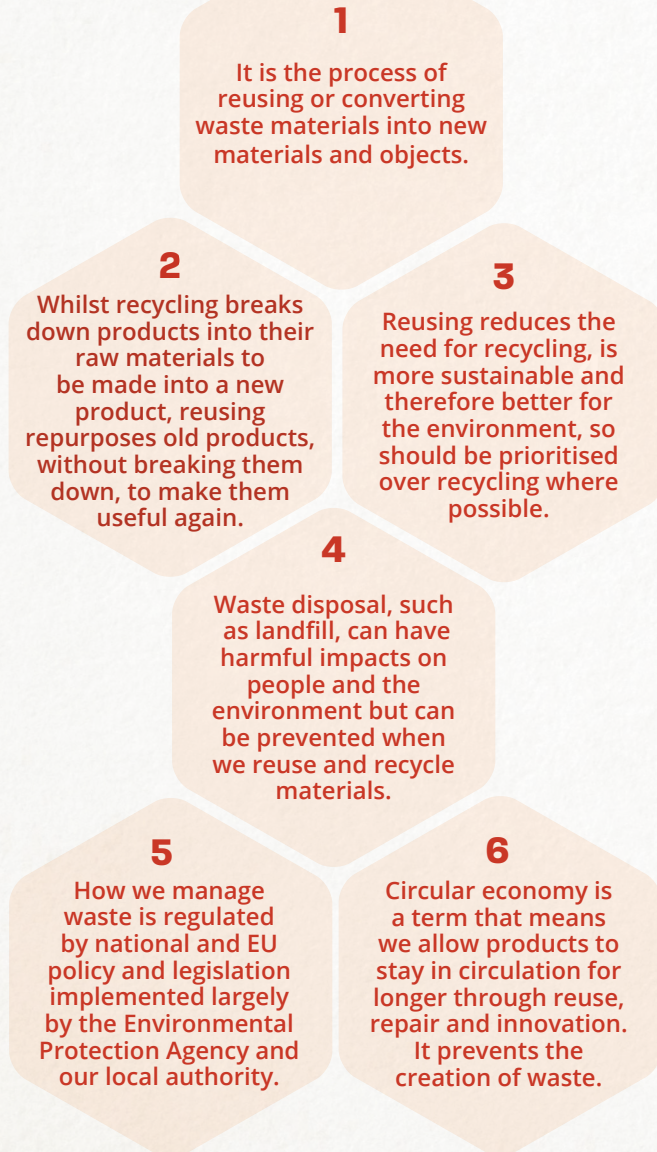

For example, if your chosen route is Reuse and Recycle, then you could take simple actions such as fixing or upcycling broken items, separating all food waste into brown bins or compost, and availing of local recycling facilities to reduce landfill.

Step 3:

Upload and share your chosen actions online to gain certification.

SCAN ME

Sign Up Now

www.changemakers.ie/sp

Route 2 - Reuse and Recycle

What is it?

To find out more about the Sustainable Development Goals linked to Reuse and Recycle visit the ChangeMakers website. www.changemakers.ie/new-sdg